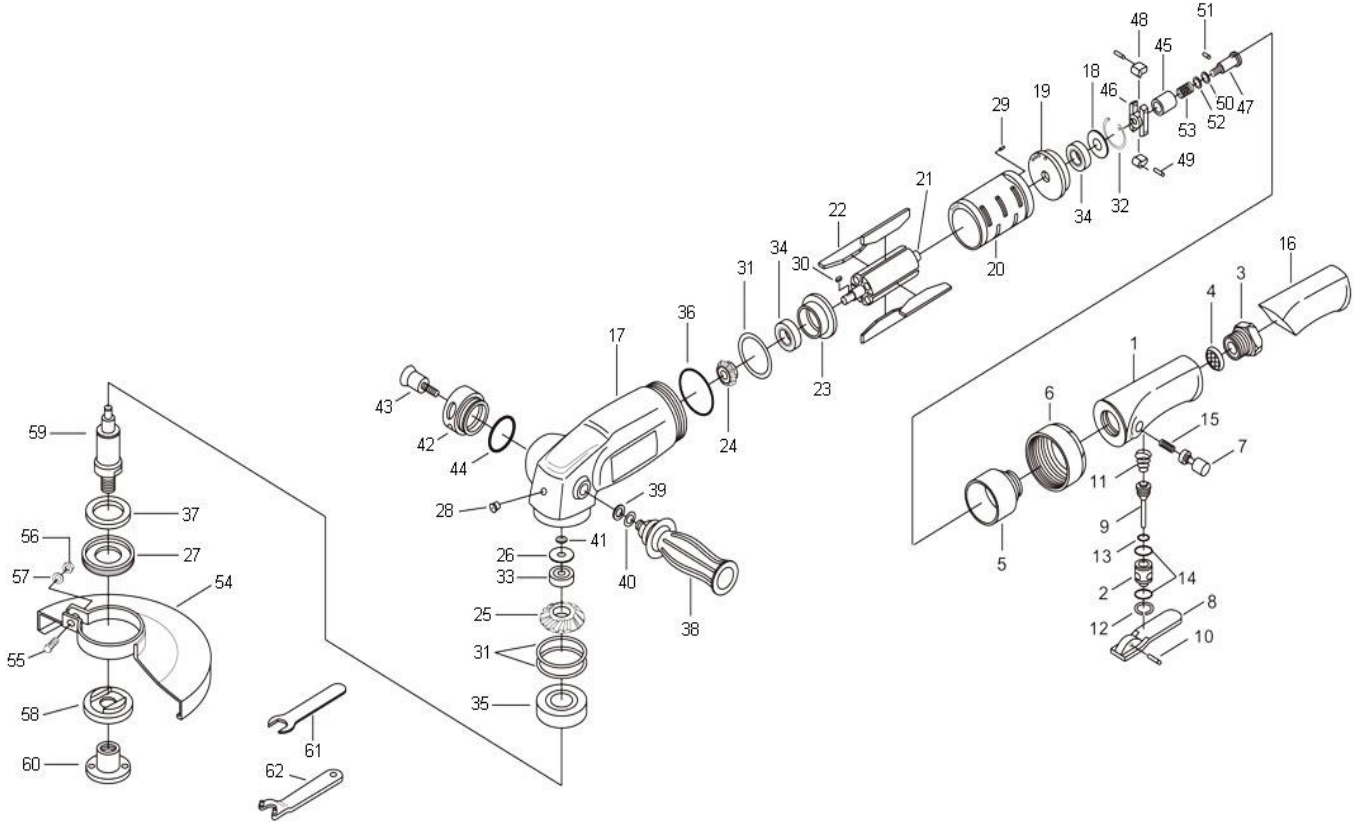

# OS-105B GAV HAVALI TAŞLAMA

No.	Parça Adı	Adet	No.	Parça Adı	Adet
1	Handle (Lever Type)	1	32	Snap Ring	1
2	Valve Bushing	1	33	Bearing	1
3	Air Lnlr Bushing	1	34	Bearing	2
4	Filter	1	35	Bearing	1
5	Valve Body Connector	1	36	O-Ring	1
6	Valve Body Nut	1	37	Felt Ring	1
7	Safety Pin	1	38	shockproof Dead Handle	1
8	Valve Lever	1	39	Washer (M8)	1
9	Valve	1	40	Spring Washer	1
10	Roll Pin	1	41	Snep Ring	1
11	Cong Spring	1	42	Exhaust Stack	1
12	Snap Ring	1	43	Head Screw (M5*35)	1
13	O-Ring	1	44	O-Ring	1
14	O-Ring	2	45	Governor Valve	1
15	Spring	1	46	Governor Cage	1
16	Rubber Sheath	1	47	Governor Spindle	1
17	Casing	1	48	Governor Weight	2
18	Rear Plate Spacer	1	49	Roll Pin	2
19	Rear Plate	1	50	Adiusting Spacer	1
20	Cylinder	1	51	Pin	1
21	Rotor	1	52	Spacer	1
22	Blade	4	53	5"Serling Spring	1
23	Front Plate	1	5" Wheel Guard Set		
24	Driving Gear	1	54	Wheel Guang	1
25	Driven Gear	1	55	Head Bolt (M5*18)	1
26	Casing Rear Cover	1	56	Nut (M5)	1
27	Casing Front Cover	1	57	Spring Washer	1
28	Oil Ball	1	Spindle Set		
29	Roll Pin	1	58	Holder Flange	1
30	Key (3*8)	1	59	Spindle (M14 X 2.0)	1
31	Adiusting Spacer (35*31*0.1)		60	Nut Flange	1
	Adiusting Spacer (35*31*0.15)		Removal Tool		
	Adiusting Spacer (35*31*0.2)		61	Spanner (19mm)	1
	Adiusting Spacer (35*31*0.5)		62	Spanner	1